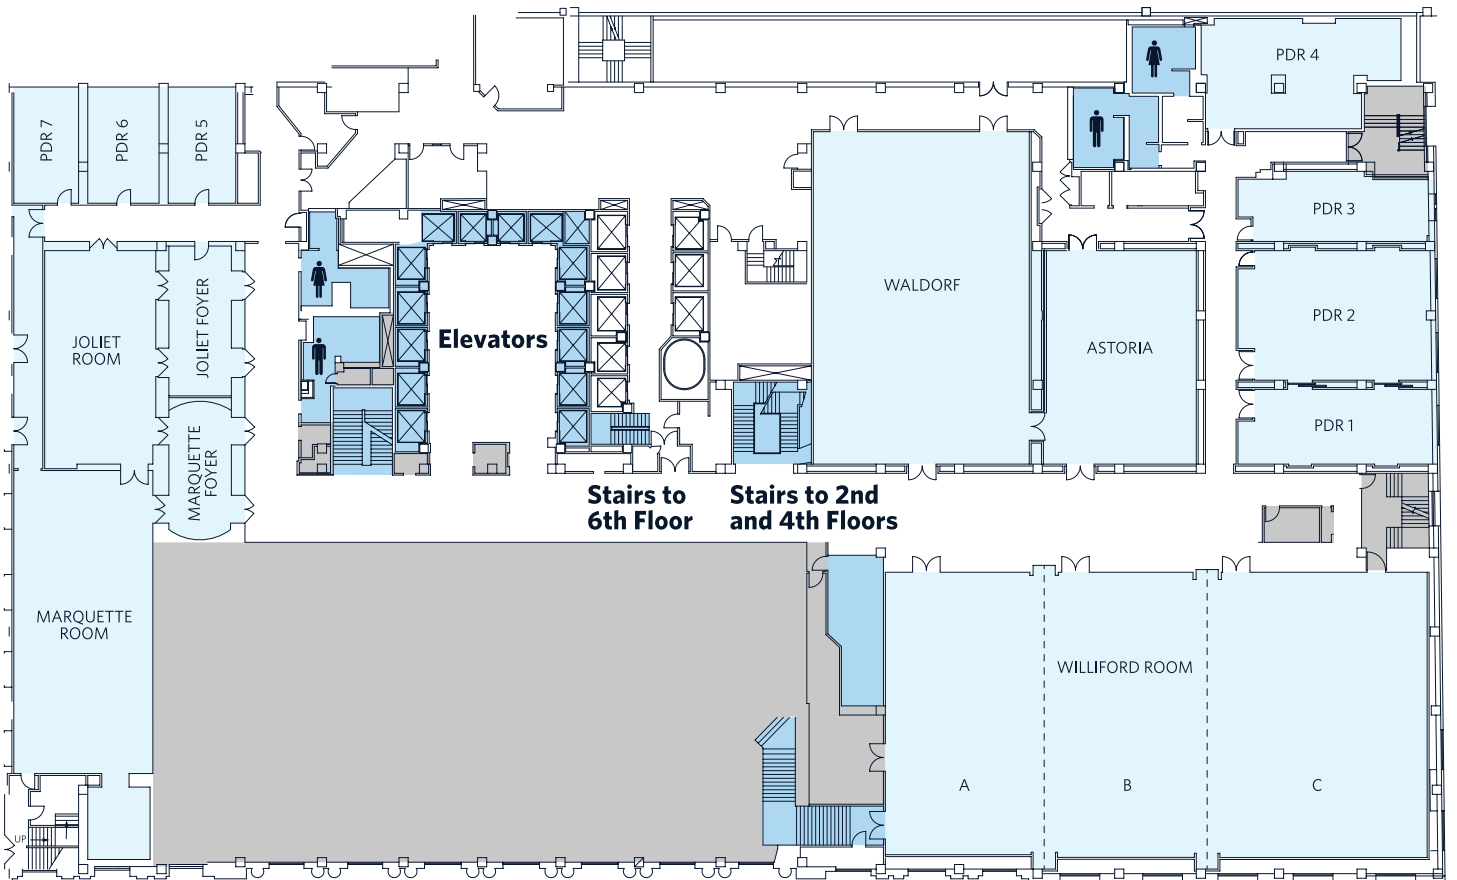

Executive Vice President
703-208-1648
angies@cdaweb.net

CDBX 2022 Meeting Space

Floor plans are not to scale

LOBBY LEVEL—FRONT DESK AND 720 SOUTH

INTERNATIONAL BALLROOM (ACCESSED VIA LOBBY LEVEL)

Take the elevators to the Lobby Level and follow signs to take the escalators to the International Ballroom.

2ND FLOOR

3RD FLOOR

4TH FLOOR

6TH FLOOR