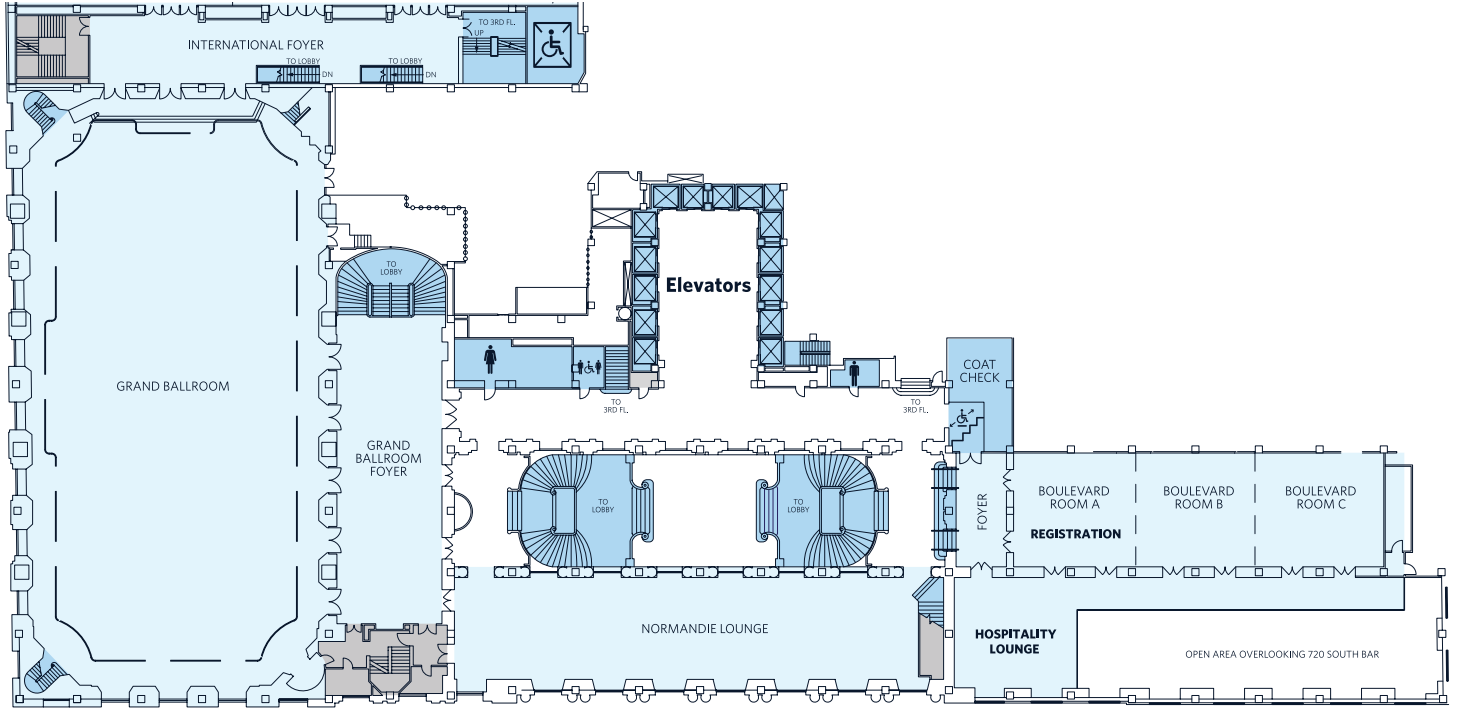

Executive Vice President
703-208-1648
angies@cdaweb.net

CDBX 2022 Meeting Space

Floor plans are not to scale

LOBBY LEVEL—FRONT DESK AND 720 SOUTH

INTERNATIONAL BALLROOM (ACCESSED VIA LOBBY LEVEL)

Take the elevators to the Lobby Level and follow signs to take the escalators to the International Ballroom.

2ND FLOOR

3RD FLOOR

4TH FLOOR

6TH FLOOR