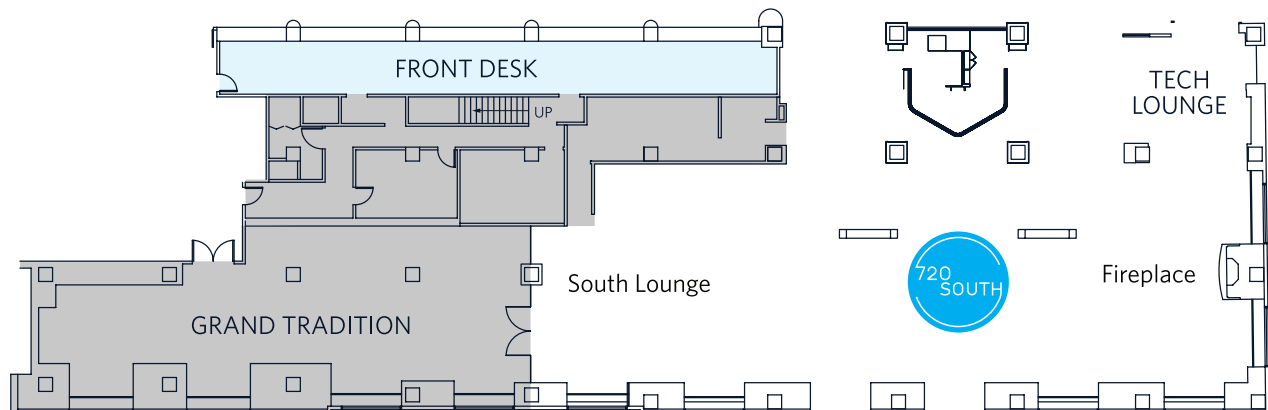

Executive Vice President
703-208-1648
angies@cdaweb.net

CDBX 2022 Meeting Space

Floor plans are not to scale

LOBBY LEVEL—FRONT DESK AND 720 SOUTH

INTERNATIONAL BALLROOM (ACCESSED VIA LOBBY LEVEL)

Take the elevators to the Lobby Level and follow signs to take the escalators to the International Ballroom.

2ND FLOOR

3RD FLOOR

4TH FLOOR

6TH FLOOR